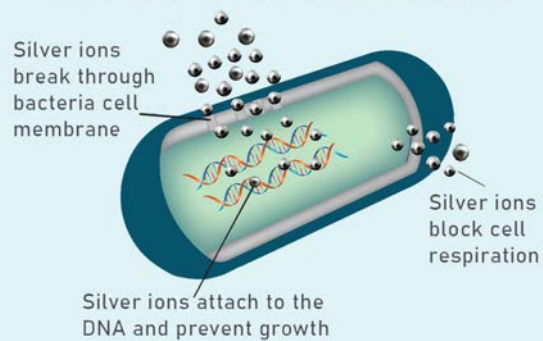

Hand Dryers

ION PURE Technology

What is it?

Both the Pebble and Pebble Mini boast ION PURE anti-microbial metal ions - preventing the build up of offensive odour, and bacteria, mould and viruses growing inside the hand dryer. 'Clean Air' filtration offers the user an added layer of hygiene.

ION PURE is a soluble glass solution containing antimicrobial metal ions that's impregnated into the Pebble shell during the manufacturing process – creating a germ and bacteria resistant finish.

How does it work?

Silver and Copper metal ions have antimicrobial properties that kill bacteria. Glass retains metal as ions and releases them gradually in the presence of water or moisture. So, the materials are mixed together to create a solution that can be added to a product at manufacturing stages – giving it an inbuilt layer of protection against bacteria.

The Science of ION PURE

The Silver and Copper metal ions infused in the glass solution have an antimicrobial effect on bacteria because they penetrate or affix to their cell membranes. When the metal ions break through the cell's membrane, they block the cells respiration and attach to their DNA, preventing growth. By disrupting and compromising the cells structural integrity, the metal ions cause catastrophic structural failure, which ultimately leads to the elimination of the bacteria.

How Silver ions kill bacteria:

Airguard Anti-bacterial Backboard

Anti-bacterial additive

The Airguard formulation is proven to kill 99.9% of almost all species of bacteria including CDIFF, MRSA, E.Coli, Listeria and Klebsiella. Compatible with all Pebble hand dryers it continues to work for up to 10 years.

Approved by

- ✓ FDA (Food and Drug Administration)
- ✓ HSE (Health and Safety Executive)
- ✓ EPA (Environmental Protection Agency)
- ✓ BPR (Biocidal Products Regulation)

Key Features

- ✓ Anti-Bacterial
- ✓ Impact Resistance
- ✓ Moisture Resistant
- ✓ Maintains a Clean, Safe Environment for Users
- ✓ Covers Existing Hand Dryer Footprint
- ✓ Non-Carcinogenic, Non-Mutagenic & Non-Skin Sensitising
- ✓ Flame Retardant