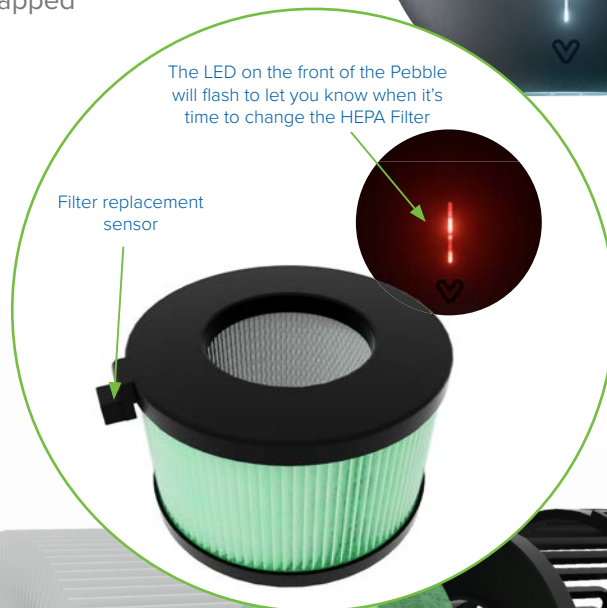

The Pebble HEPA Filter (Pebble Only)

When the HEPA filter needs replacing in the Pebble, the hand dryer will tell you it's time.

It's the only machine on the market to let you know you need to change the old filter for a new one so you can ensure your dryer is always only ever pumping out clean air!

Our HEPA filter removes at least 99.97% of dust, pollen, mould, bacteria, and any airborne particles with a size of 0.3 microns. Particles that are larger or smaller than 0.3 microns are trapped with even higher efficiency.

The LED on the front of the Pebble will flash to let you know when it's time to change the HEPA Filter

Filter replacement sensor

Hand Dryers

Options & Specifications

Pebble

IP Rating:	IPX3
Power:	300w-700w
Net Weight:	2.6kg
Dimensions:	323mm x 271mm x 145mm (H x W x D)
Noise level:	72dB at 1m
Dry time:	12 seconds
Colours:	White, black or satin