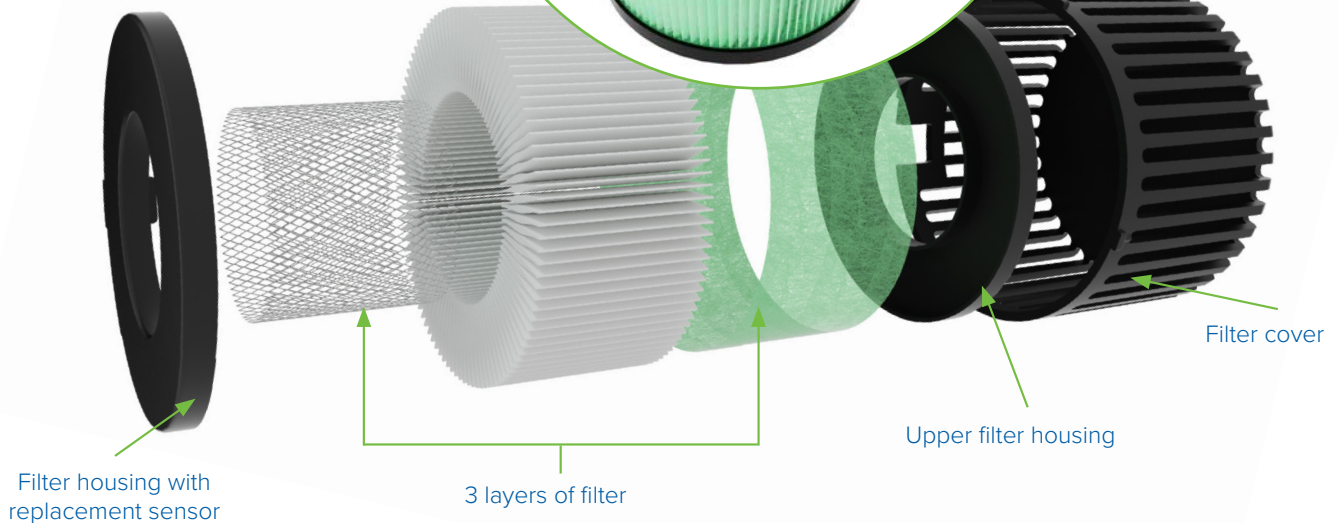

The LED on the front of the Pebble will flash to let you know when it's time to change the HEPA Filter

Filter replacement sensor